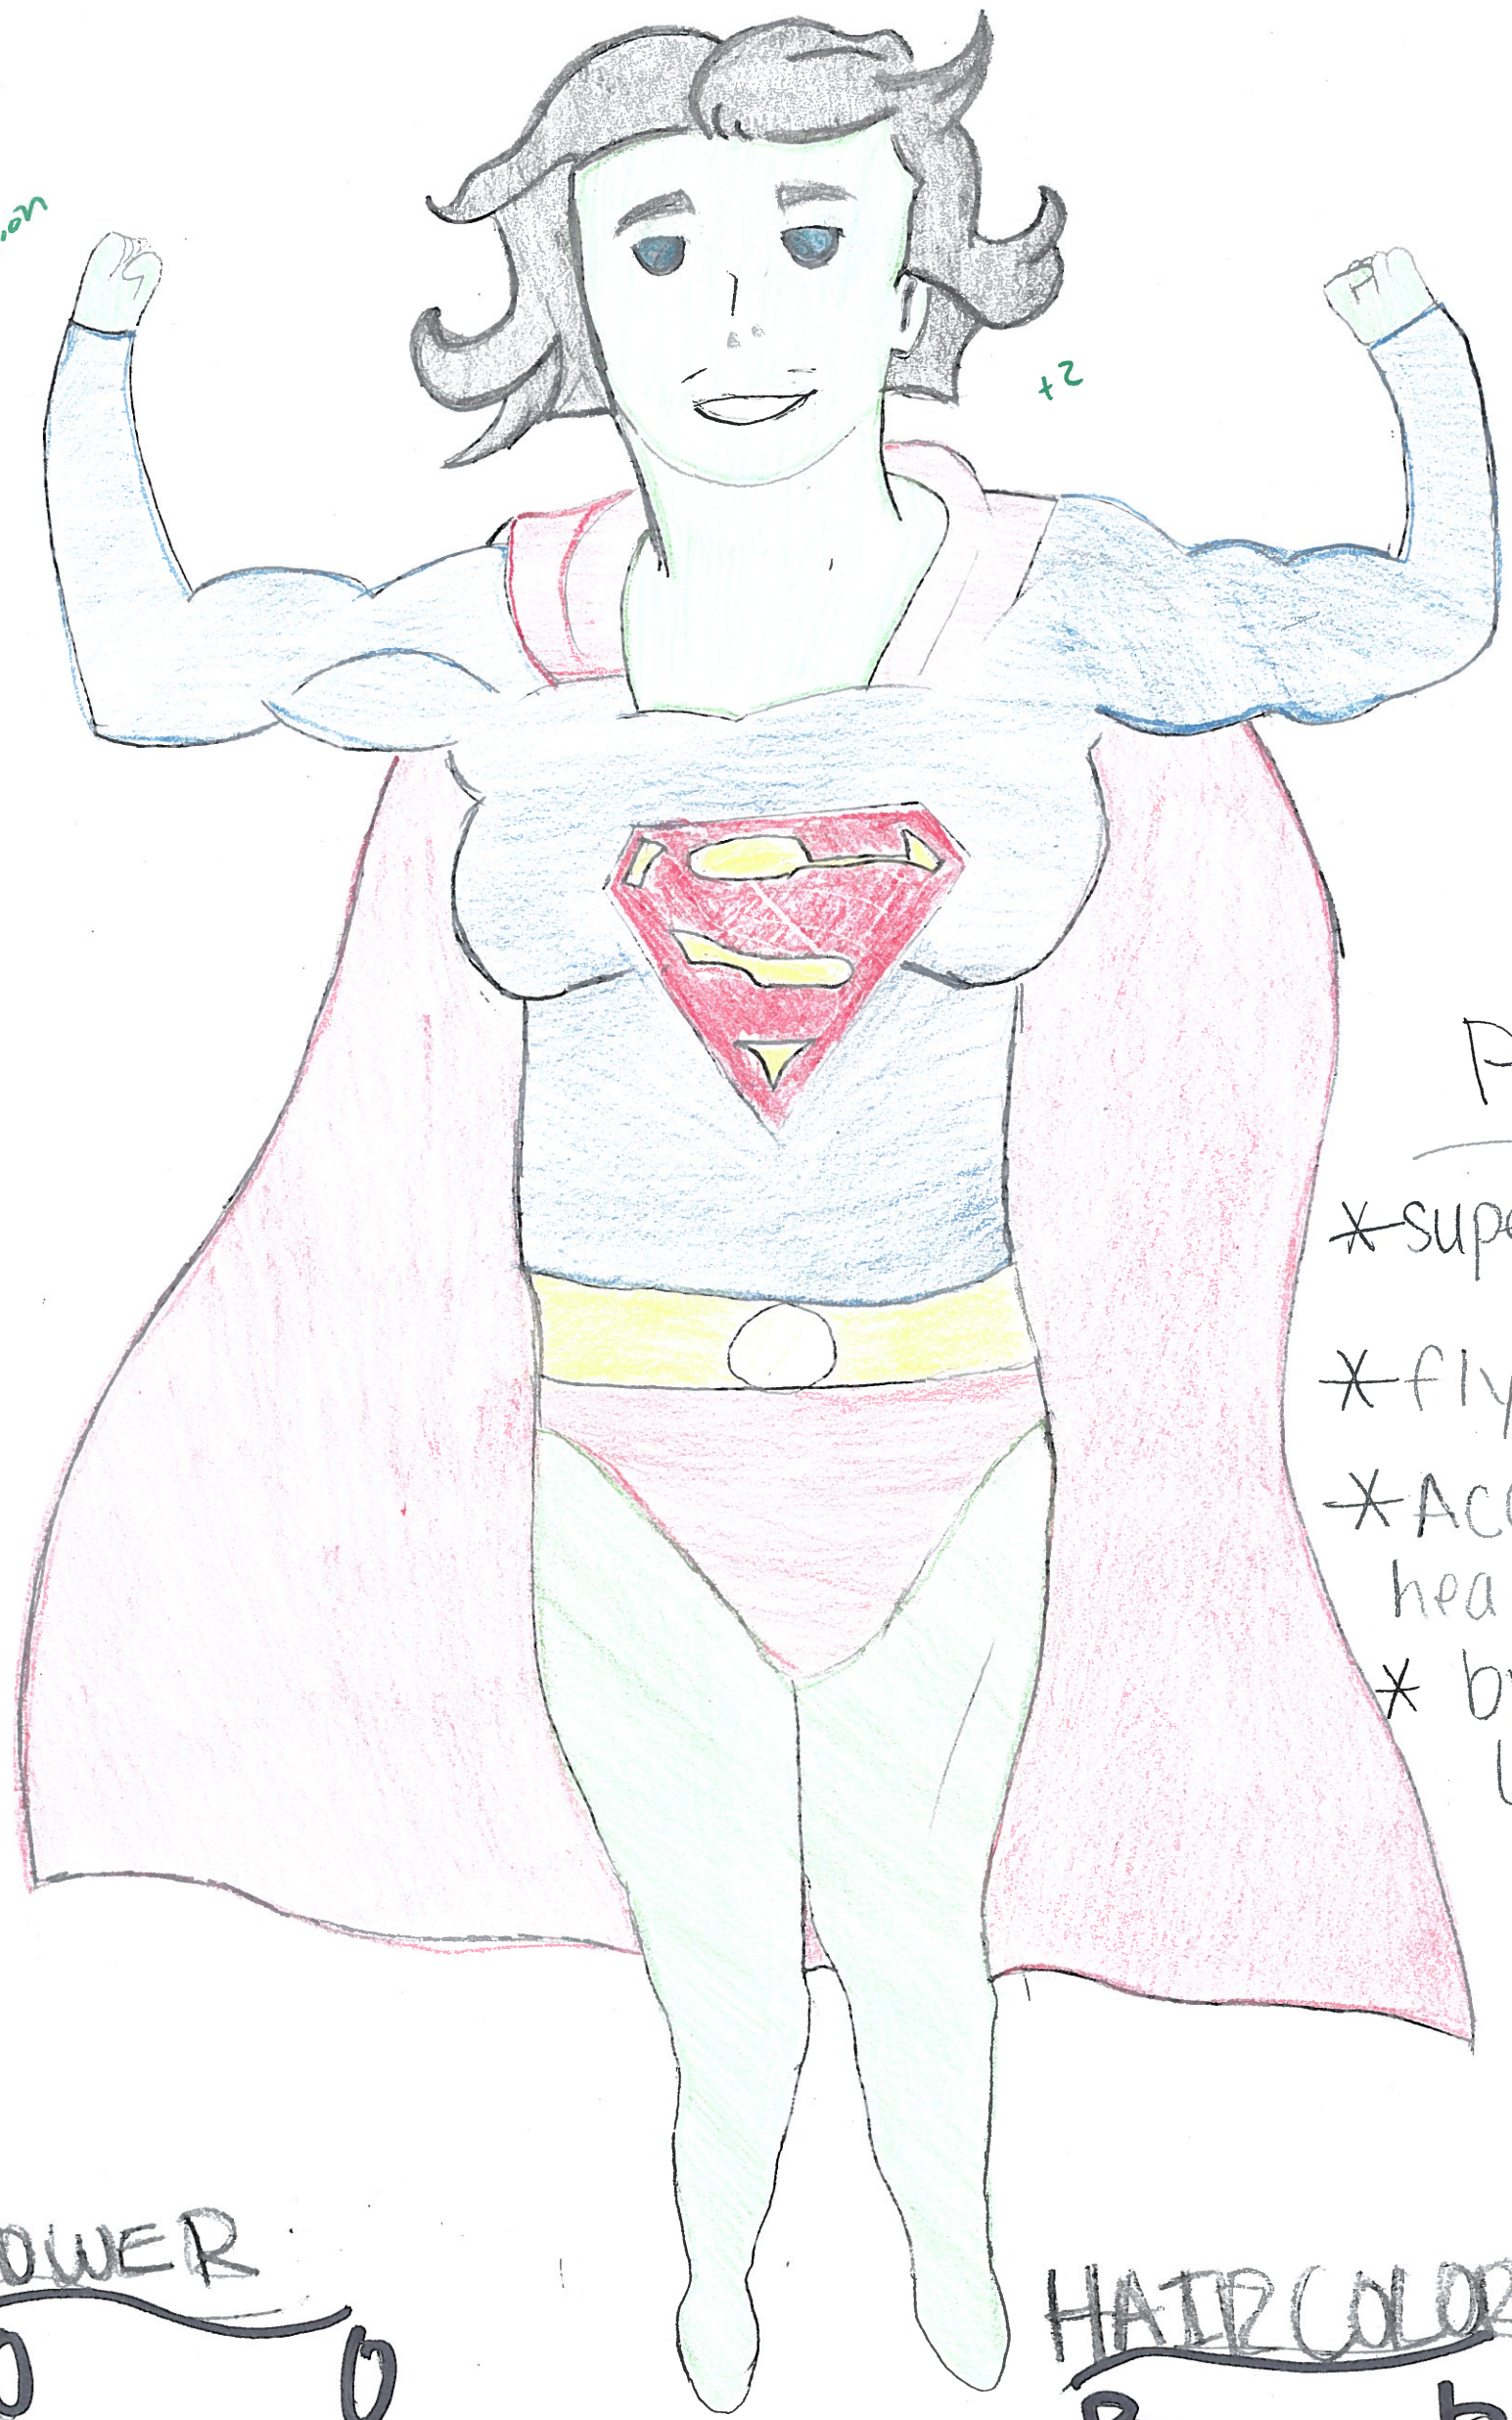

Trait 1 eye color	Parent 1 Allele 1 A	Parent 1 Allele 2 a
Parent 2 Allele 1 A	AA	Aa
Parent 2 Allele 2 a	Aa	aa

Parents:

- Deadpool +1
- Molly Hayes +1

Superhero Name:

• Death Munk +1

Trait 2 Hair color	Parent 1 Allele 1 B	Parent 1 Allele 2 b
Parent 2 Allele 1 B	BB	Bb
Parent 2 Allele 2 B	BB	Bb

Death Munk +2

Samuel Boda

Power #1	Parent 1 Allele 1	Parent 1 Allele 2
Trait 14	N	N
Parent 2 Allele 1	NN	NN
Parent 2 Allele 2	N/	N/

Powers: +2

- Super human strength
- Super human speed
- Healing factor
- +2 creativity
- poster 10/10 +2
- action (hack story)

Trait 15 power #2	Parent 1 Allele 1	Parent 1 Allele 2
Parent 2 Allele 1	Oo	Oo
Parent 2		

Superman +1 **SUPER HULK** Hulk +1

10/10 Poster
 5/5 Presentation

 15/15

- POWER:
- *super strength
 - *flying
 - *Accelerated healing
 - *breathing underwater
- +2

POWER
 0 0

HAIR COLOR; black
 B b

0	00	00
0		

+2

B	BB	Bb
b	Bb	bb