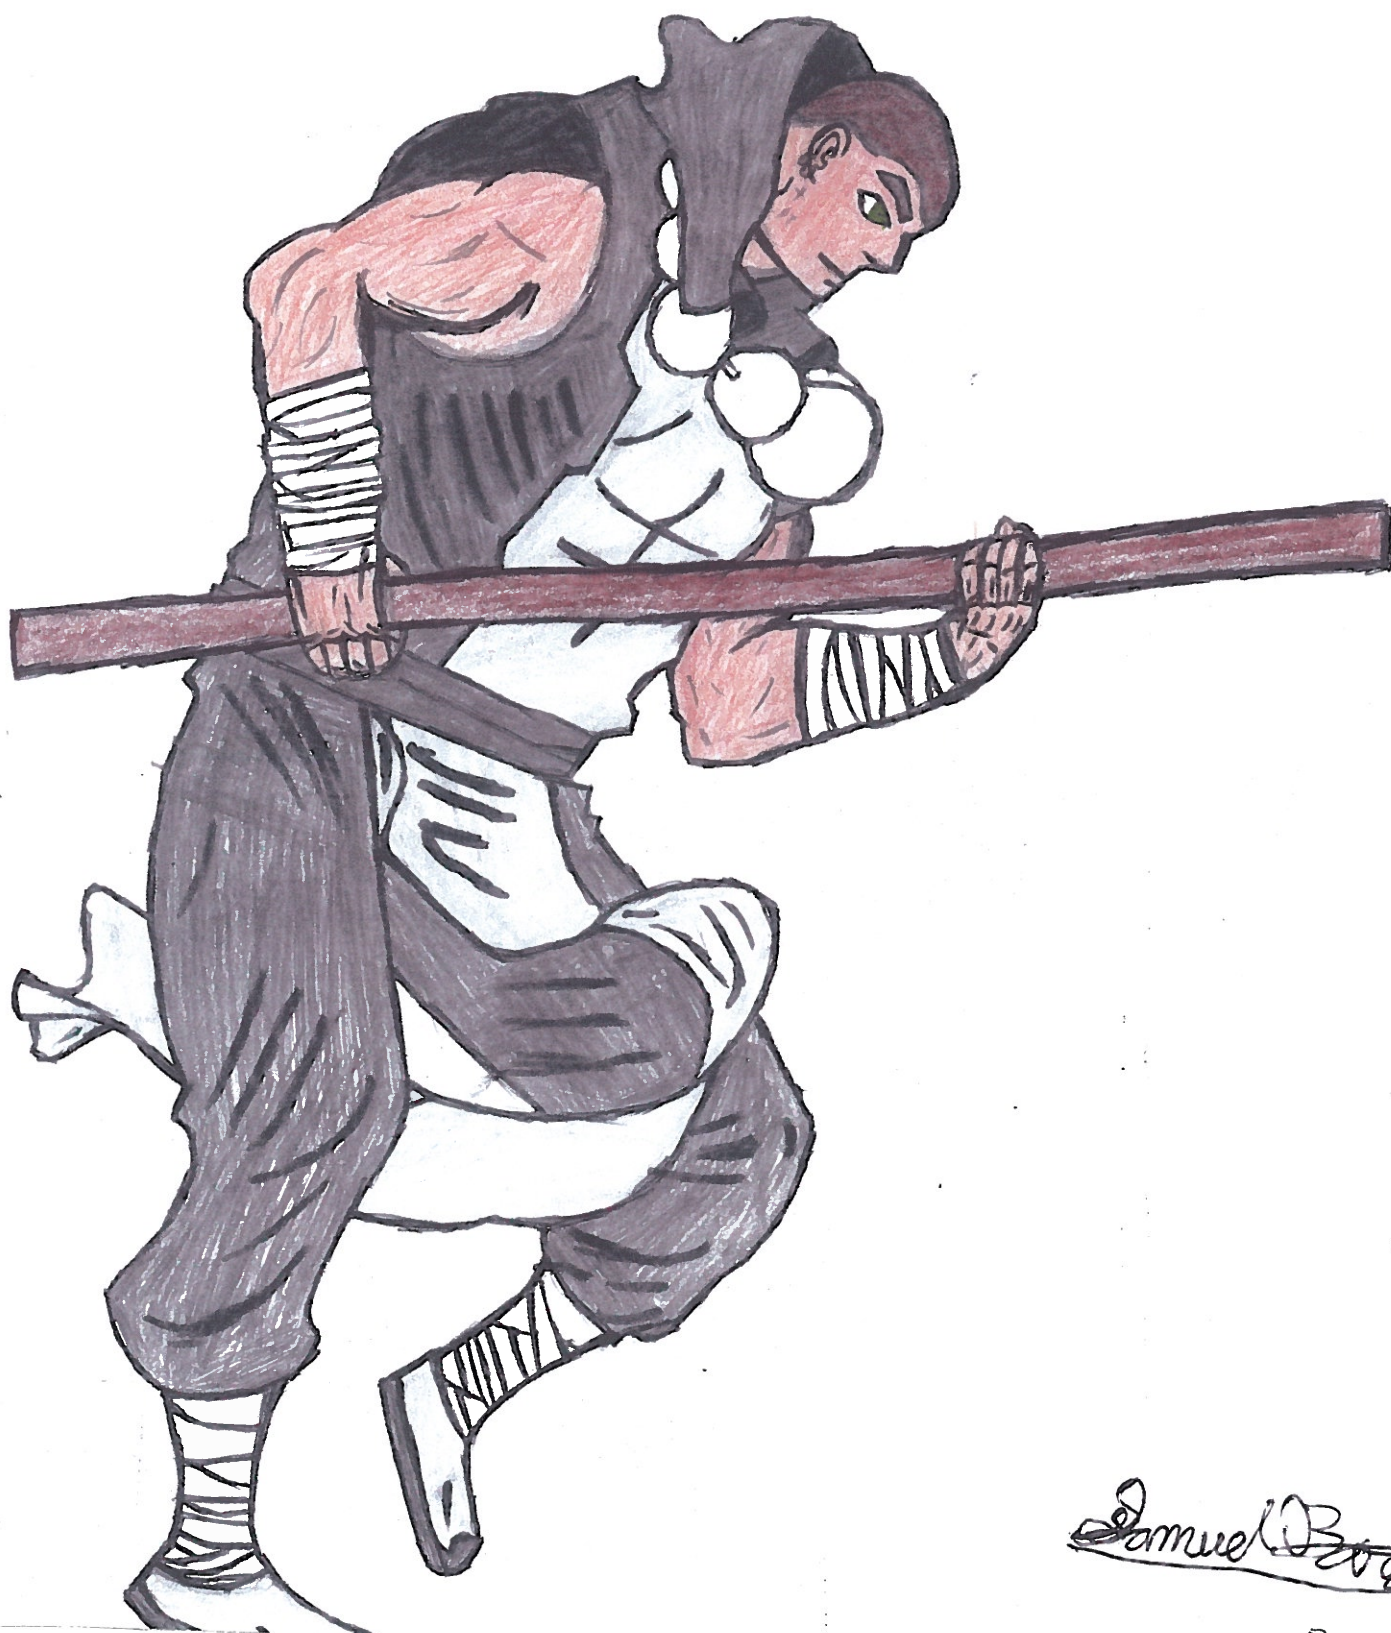

Trait 1 eye color	Parent 1 Allele 1 A	Parent 1 Allele 2 a
Parent 2 Allele 1 A	AA	Aa
Parent 2 Allele 2 a	Aa	aa

Parents:

- Deadpool +1
- Molly Hayes +1

Superhero Name:

• Death Munk +1

Trait 2 Hair color	Parent 1 Allele 1 B	Parent 1 Allele 2 b
Parent 2 Allele 1 B	BB	Bb
Parent 2 Allele 2 B	BB	Bb

Death Munk +2

Samuel Boda

Power #1	Parent 1 Allele 1	Parent 1 Allele 2
Trait 14	N	N
Parent 2 Allele 1	NN	NN
Parent 2 Allele 2	N/	N/

Powers: +2

- Super human strength
- Super human speed
- Healing factor
- +2 creativity
- poster 10/10 +2
- action (hack story)

Trait 15 power #2	Parent 1 Allele 1	Parent 1 Allele 2
Parent 2 Allele 1	Oo	Oo
Parent 2		

Superman +1 **SUPER HULK** Hulk +1

10/10 Poster
 5/5 Presentation

 15/15

- POWER:
- *super strength
 - *flying
 - *Accelerated healing
 - *breathing underwater
- +2